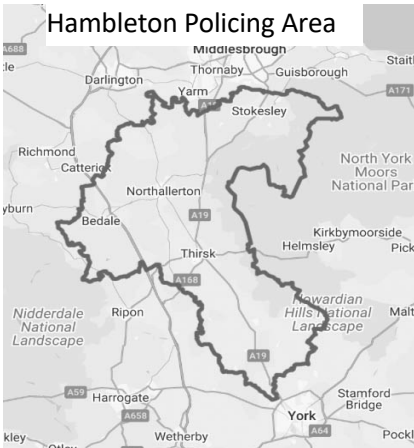

Minimum order 500 LTR. Please contact Gordon Read on 01642 711495

Neighbourhood Watch

101- The police number for non urgent matters - 101

Local Co-ordinators - Kirkby - David Chadwick 712105

Gt. Broughton - D Chadwick Temporarily

<https://www.northyorkshire.police.uk/contact/af/contact-us/>

<https://www.facebook.com/stokesleypolice/>

Hambleton Policing Statistics

The 2 charts below relate to the whole of the Hambleton Policing Area, which extends from just north of York to Stokesley and west of Bedale to the edge of the Moors. Only 3 crimes were recorded in the 2 months Nov and Dec 24.