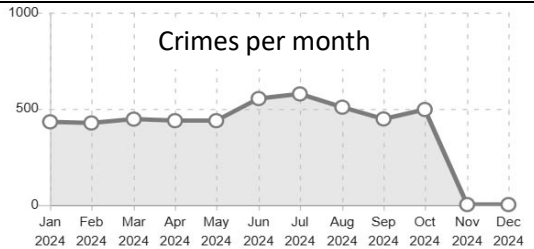

Hambleton Policing Statistics

The 2 charts below relate to the whole of the Hambleton Policing Area, which extends from just north of York to Stokesley and west of Bedale to the edge of the Moors. Only 3 crimes were recorded in the 2 months Nov and Dec 24.