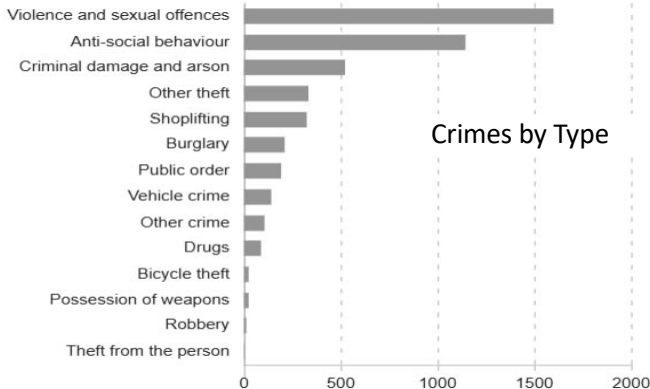

Hambleton Policing Statistics

The 2 charts below relate to the whole of the Hambleton Policing Area, which extends from just north of York to Stokesley and west of Bedale to the edge of the Moors. Only 3 crimes were recorded in the 2 months Nov and Dec 24.